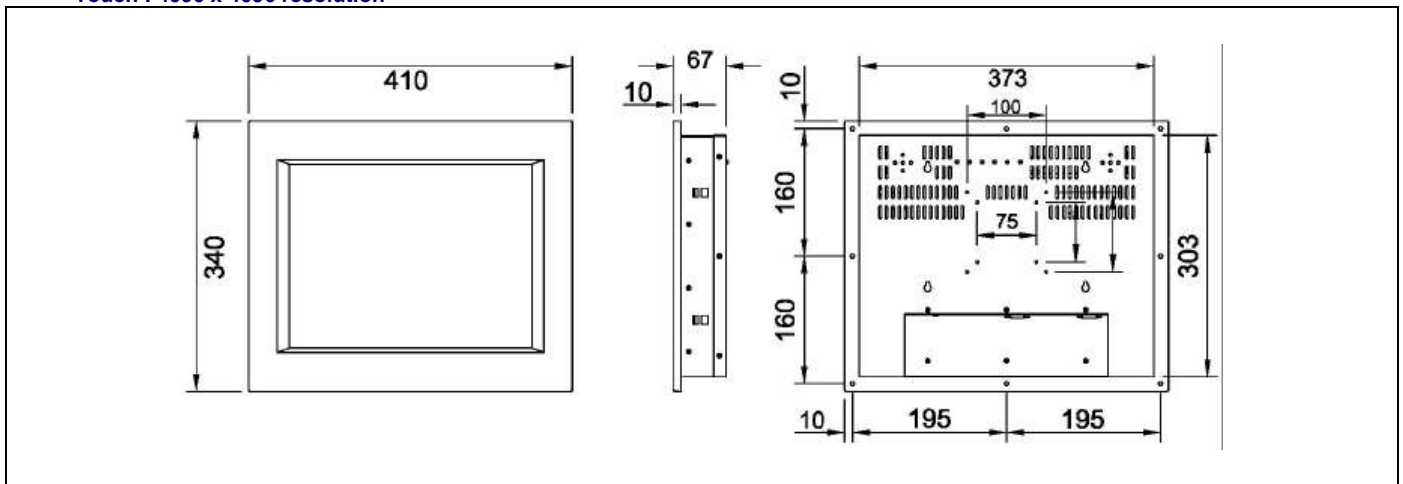

LCD : 1024 x 768, 600 cd/m2,  
Touch : 4096 x 4096 resolution

IP-65, 66, 67, 68, NEMA-4, 12  
100% water-proof front

VESA-75, VESA-100

Side View