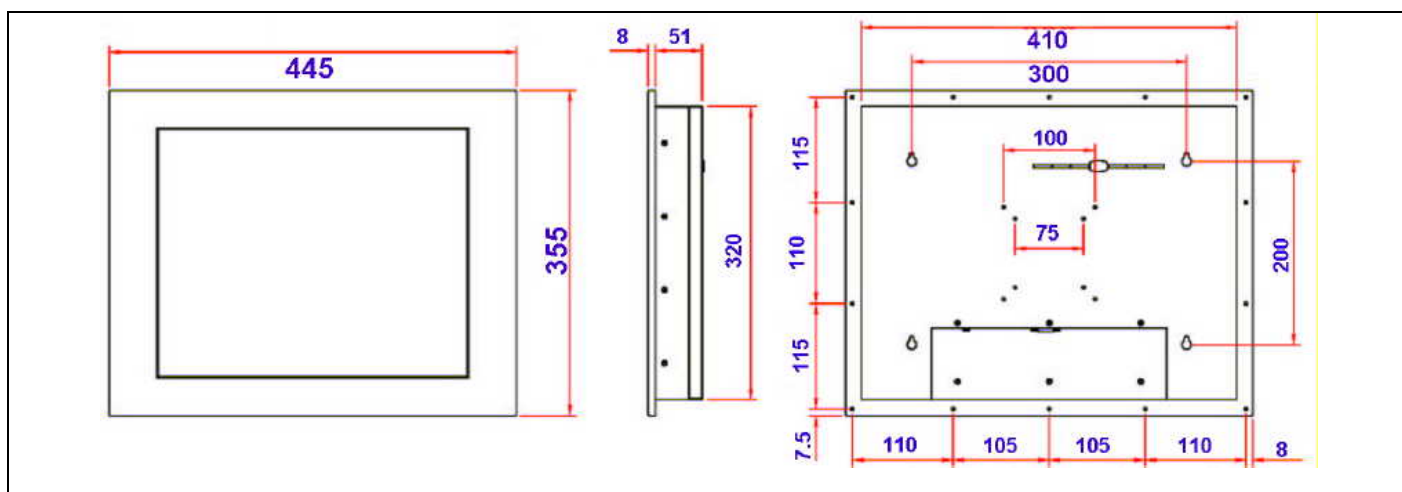

LCD Display size

19" TFT LCD, 1280 x 1024 resolution, 16.77 million colors

Brightness of LCD (Luminance)

300 cd/m2 high brightness
Option : 1000 cd/m2 sunlight-readable LCD for outdoor application
(Model No. : LCM-190T-1000N)

Wide View Angle :

Left and right : 130 degree; Up and down : 120

MTFB Life of lamp tubes :

50,000 hours

Front Bezel (for panel-mount purpose)

10mm thick solid aluminum front bezel

IP-65, 66, 67, 68, NEMA-4, 12 Rating

Compliant to IP-65, 66, 67, 68, NEMA-4, 12 water and dust-resistant protection ratings. Meet 100% water-proof front face.

Housing (enclosure) :

Rugged steel construction enclosure.

Panel-mount and Wall-mount standard :

Quick panel mounting and meet VESA-75 and VESA-100 wall-mount standards

Touch Screen : (optional)

Long life 5-wire analog resistive touch screen, 4096 x 4096 resolution, anti-glare treatment.

Serial or optional USB interface

Wall-mount standard

Compliant to VESA-75 and VESA-100 universal industrial wall mount standard. Extra 4 hook holes are also provided for easy convenient wall mounting.

OSD control buttons :

On-Screen-Display buttons and Power switch button are located at the rear side. This OSD buttons can control screen position Up, Down, Left, Right, Brightness, Contrast ratio, menu, power switch.

Interface (VGA, DVI, BNC, Touch)

1. Standard 15-pin female D-sub RGB connector,
2. DVI interface
3. BNC video port (optional)
4. Touch interface : serial port or USB port (optional)

Anti-vibration and anti-shock design

1. Meet industrial-grade anti-shock and anti-vibration standards.
2. Optional : Military-grade anti-shock, anti-vibration standards

Operational Temperature :

1. Industrial grade : 0 ~ 50 degrees C
2. Option : Military-grade : 0 ~ 60 deg. C

Power Supply :

Universal 100 – 240V AC power supply
DC power in from 12 – 30V are also available for your request