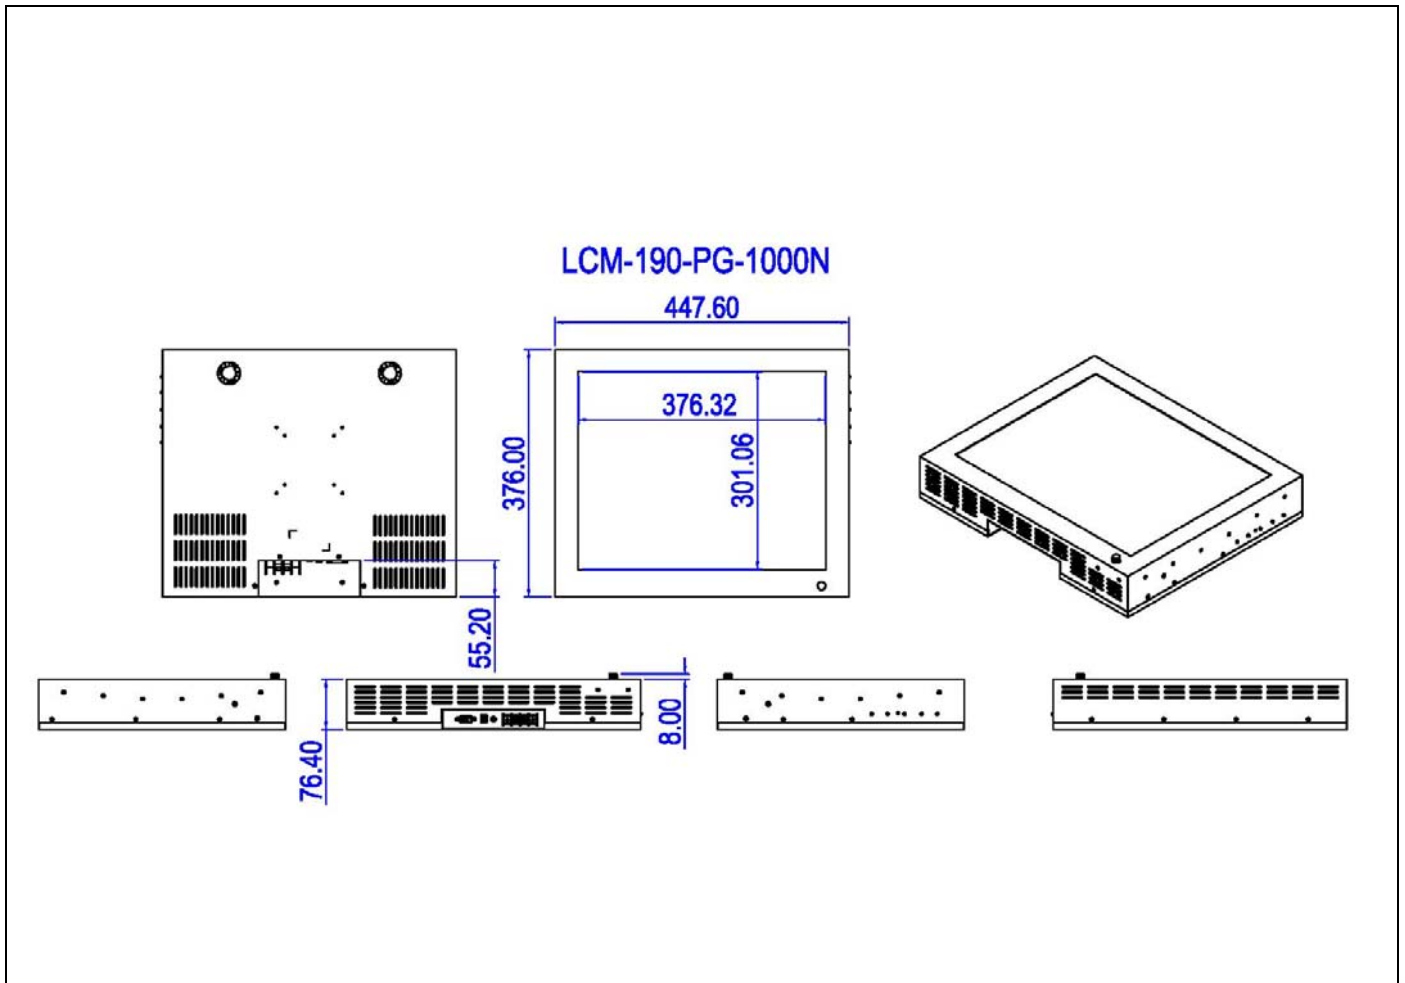

LCM-190T-SUN 19" TFT LCD Monitor with Touch-screen

LCM-190T-10N 19" super high brightness sun light 1000nits LCD monitor

Rugged steel construction

TOUCH CABLE

VGA CABLE

AUDIO CABLE

POWER ADAPTER

AUDIO POWER IN VGA TOUCH

I / O Ports

LED OSD control buttons

LCD Display size
19" TFT LCD color display

LCD Resolution
19" : 1280 x 1024 resolution

Brightness of LCD (Luminance)
600/800/1000 cd/m2 high brightness

LCM-190T-10N : (Optional)

Color of housing :

Silver or Black colors for your selection

Touch Screen : (optional)

6-wire analog resistive touch screen,
4096 x 4096 resolution,

Wall-mount standard

Compliant to VESA-75 and VESA-100 universal industrial wall mount standard. Extra 4 hook holes are also provided for easy convenient wall mounting.

Dimension : see the above drawing.

Weight 14kg

[Order information :](#)