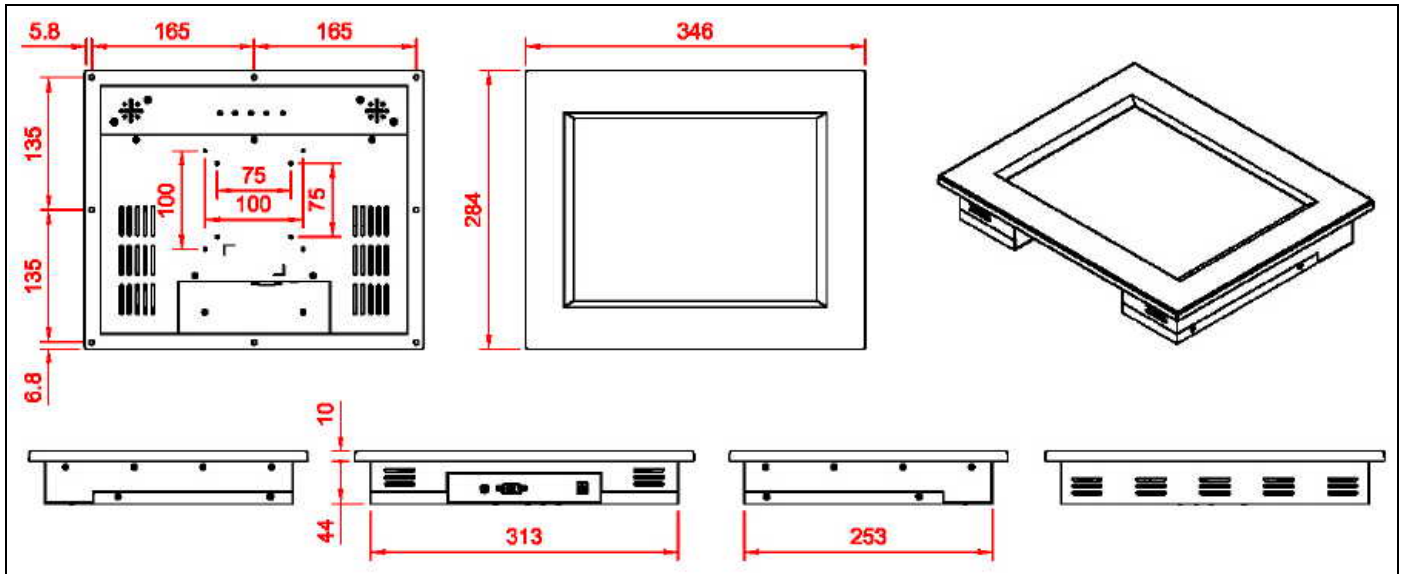

LCM-120T-AL-SUN

12.1" rugged industrial LCD Monitor, with Touch screen, Aluminium bezel, VESA-75, 100, IP-65, 66, 67, 68, NEMA-4,

General specifications

LCD Display size

12.1" TFT LCD color display

LCD Resolution

1024 x 768 Super VGA resolution

Brightness of LCD (Luminance)

600/800/1000 cd/m² high brightness, with high colors

Wall-mounting method :

Meet industrial standard VESA-75 and VESA-100

Touch-Screen : optional

6-Wire Resistive long life touch screen, 4096 x 4096 high resolution

Water-Resistant standard :

Meet IP-65, 66, 67, 68 and NEMA-4, 12
100% water-proof at the front

Anti-vibration and shock resistant

High anti-vibration and anti-shock resistant

VGA Port :

Standard 15-pin female D-sub VGA connector output supported

Speakers :

Built in 2 x speakers, and 1 audio jack.

OSD control buttons :

Standard On-Screen-Display buttons and Power switch button at the rear side. This OSD buttons can control screen position Up, Down, Left, Right, Brightness, Contrast ratio, menu, power switch.

Power supply :

support 110 - 240V AC auto-range power supply

Dimension : see the above drawing

Ordering Information :

LCM-120-ALU

12.1" TFT LCD Monitor, with aluminum front bezel

LCM-120T-ALU

12.1" TFT LCD Monitor, with Touch screen, with aluminum front bezel

Weight 9kg