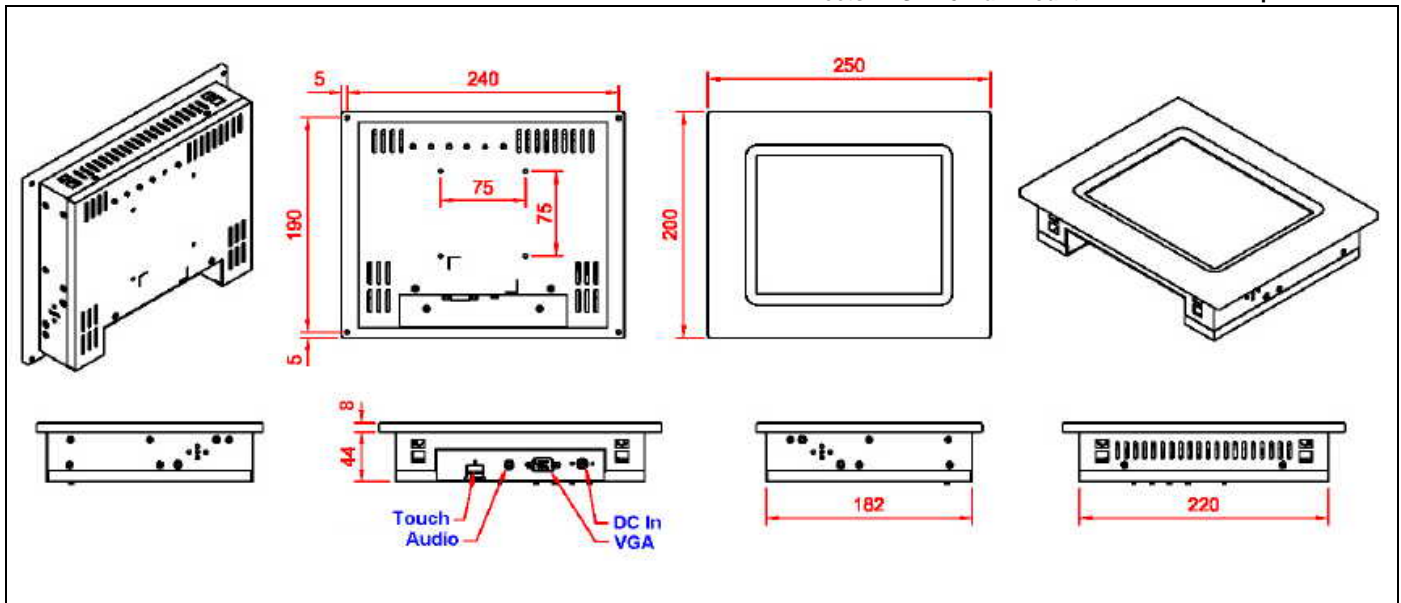

**LCM-80T-AL-SUN 8" LCD Monitor with aluminum bezel, 640 x 480, optional touch screen**

Aluminum front bezel, 100% water proof,

IP-65, 66, 67, 68, NEMA-4, 12

Rear View  
Meets VESA-75 wall-mount

I/O ports

Rugged steel construction

**Color of housing :**

Standard : black color  
Option : silver

**Wall-mount standard**

Meets international VESA-75 wall mount  
standard, 4mm screw holes x 4

**VESA-75 Wall-mount Kit**

Meet industrial standard VESA-75, 100

**VGA port**

Standard 15-pin female D-sub VGA  
connector output

**OSD control buttons :**

Standard On-Screen-Display buttons  
controls the brightness, Contrast, left,  
right, up, and down of the screen display

8" LCD monitor, with aluminum front  
bezel